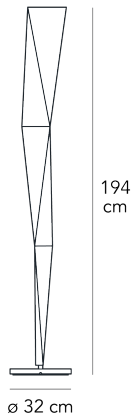

VERTIGO

Marco Acerbis, 2005

This indirect light floor lamp with its distinctive sharp corners and edges is the result of folding a fine sheet of aluminum. The structure is mounted on a steel base and can be rotated 320°.

Floor lamp with indirect light and dimmable by switch button. Painted metal frame. Black power cable, dimmer and plug. Plug-in power supply with interchangeable plugs (UK - USA - UE). Integrated led.

MADE IN

IT

MATERIAL DESCRIPTION

galvanized metal

ALIMENTATION CABLE

Black

COLOR DESCRIPTION SKU

chrome

DIMMER