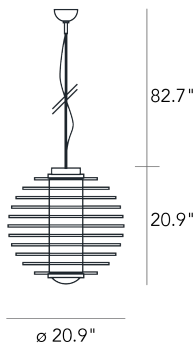

0024 MEDIUM

Gio Ponti, 1933

A series of horizontal discs in clear tempered glass for a true light installation. Available in floor and suspension versions, also in an XXL size with triple the diameter of the classic lamp, reaching 150 cm. Its jumbo personality brings timeless elegance to even the largest of interiors.

Suspension lamp with diffused and dimmable light 1-10 V. Frame and ceiling rose made of chromed brass; steel suspension cable. Discs made of transparent tempered glass. Central diffuser made of sandblasted and heat-resistant glass. Transparent power cable. Bulb not included.

MADE IN

IT

MATERIAL DESCRIPTION

glass, metal

ALIMENTATION CABLE

Transparent

COLOR DESCRIPTION SKU

transparent