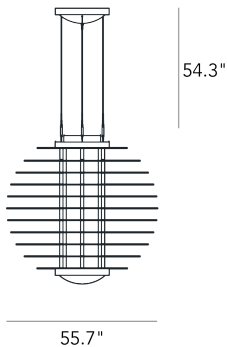

0024 XXL

Gio Ponti, 1933

A series of horizontal discs in clear tempered glass for a true light installation. Available in floor and suspension versions, also in an XXL size with triple the diameter of the classic lamp, reaching 150 cm. Its jumbo personality brings timeless elegance to even the largest of interiors.

Suspension lamp with diffused and dimmable light (DALI). Frame and ceiling rose made of chromed brass. Four steel suspension cables. Discs made of transparent tempered glass. A version with methacrylate discs and/or emergency lighting is available on request. Central diffuser made of sandblasted and heat-resistant glass. Transparent power cable. Bulb not included.

MADE IN
IT

MATERIAL DESCRIPTION
glass, metal

ALIMENTATION CABLE
Transparent

COLOR DESCRIPTION SKU
transparent

DIMMER
Dimmable

GROUP TENSION
Bulb

CERTIFICATIONS

RECOMMENDED SOURCE
FL 4x max 54W G5