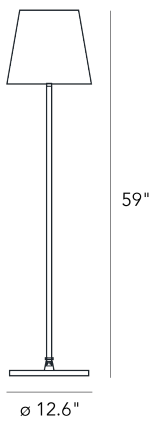

Floor lamp with diffused light dimmable with sliding switch. Frame made of brushed nickel-plated metal. Diffuser made of white blown glass with satin-finish. Black power cable, dimmer and plug. European two-pole plug. Bulb not included.

### MATERIAL DESCRIPTION

glass, metal