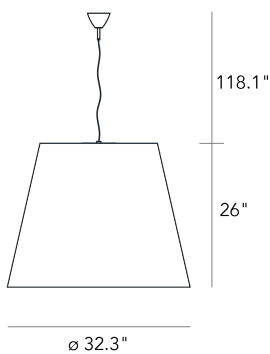

MILANO 1932

AMAX LARGE

Charles Williams, 2003

Extra-large interpretation of the classic FontanaArte lampshade, Amax is a family of suspension lamp. For the larger sizes, the hanging lamp has a bottom disc that covers and hides the light sources from view.

Suspension lamp with diffused and dimmable light. Chromed metal frame. White polyethylene diffuser. Polycarbonate locking disc with telescopic stem and anchor cap available separately as optional. Steel suspension cable. Red fabric power cable. Ceiling rose made of chromed thermoplastic material. Bulb not included.