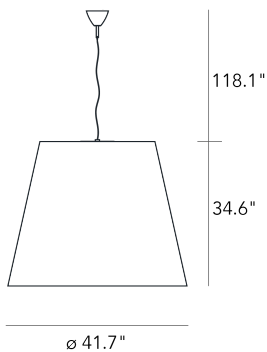

AMAX XXL

Charles Williams, 2003

Extra-large interpretation of the classic FontanaArte lampshade, Amax is a family of suspension lamp. For the larger sizes, the hanging lamp has a bottom disc that covers and hides the light sources from view.

Suspension lamp with diffused and dimmable light. Chromed metal frame. White polyethylene diffuser. Available separately a optional polycarbonate locking disc with telescopic stem and anchor cap. Steel suspension cable. Red fabric power cable. Ceiling rose made of chromed thermoplastic material. Bulb not included.