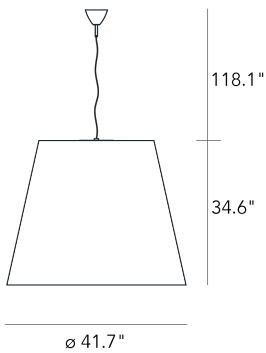

Suspension lamp with diffused and dimmable light. Chromed metal frame. White polyethylene diffuser. Available separately a optional polycarbonate locking disc with telescopic stem and anchor cap. Steel suspension cable. Red fabric power cable. Ceiling rose made of chromed thermoplastic material. Bulb not included.