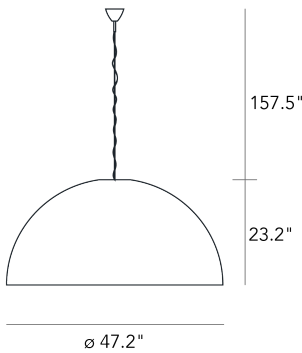

## AVICO SMALL

Charles Williams, 2006

Big-impact suspension lamp, spectacular thanks to its large sizes, available in 120 and 160 centimetre diameters. Diffuser in silver and gold on request. Available separately a bottom disc that covers and hides the light sources.

Suspension lamp with diffused and dimmable light. Chromed metal frame. Polyethylene diffuser. Polycarbonate locking disc with telescopic stem and anchor cap available separately as optional. Steel suspension cable. Blue fabric power cable. Ceiling rose made of thermoplastic and mettalic material. Bulb not included.