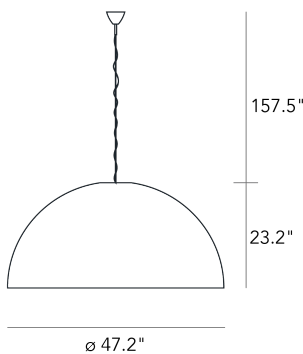

AVICO SMALL

Charles Williams, 2006

Big-impact suspension lamp, spectacular thanks to its large sizes, available in 120 and 160 centimetre diameters. Diffuser in silver and gold on request. Available separately a bottom disc that covers and hides the light sources.

Suspension lamp with diffused and dimmable light. Chromed metal frame. Polyethylene diffuser. Polycarbonate locking disc with telescopic stem and anchor cap available separately as optional. Steel suspension cable. Blue fabric power cable. Ceiling rose made of thermoplastic and mettalic material. Bulb not included.

MADE IN

IT

MATERIAL DESCRIPTION

polymer, metal

ALIMENTATION CABLE

Blue

COLOR DESCRIPTION SKU

white