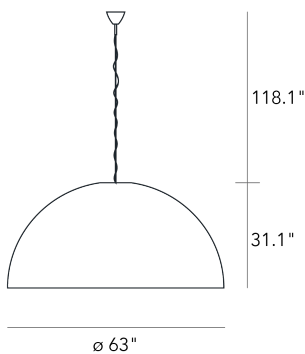

AVICO MEDIUM

Charles Williams, 2006

Big-impact suspension lamp, spectacular thanks to its large sizes, available in 120 and 160 centimetre diameters. Diffuser in silver and gold on request. Available separately a bottom disc that covers and hides the light sources.

Suspension lamp with diffused and dimmable light. Chromed metal frame. Polyethylene diffuser. Polycarbonate locking disc with telescopic stem and anchor cap available separately as optional. Steel suspension cable. Blue fabric power cable. Ceiling rose made of thermoplastic and mettalic material. Bulb not included.