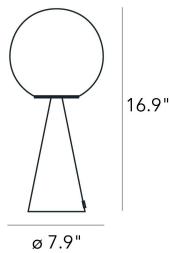

PRODUCT NAME

BILIA

SKU

F247405150TBN1

MATERIAL

glass, metal

MADE IN

IT

COLOUR

brass, white

ALIMENTATION CABLE

Black

GROUP TENSION

Bulb

DIMMER

Not - dimmable

LIGHT SOURCE

LED/IN/FL 1× max 60W B10 E12

TENSION (LIGHT SOURCE AX)

N1