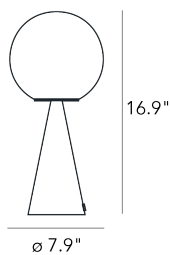

BILIA

Gio Ponti, 1932

Nothing more than a sphere, set in an apparently impossible feat of balance, upon a cone that serves as the base. One of Gio Ponti's many compositional magic tricks, designed in 1932. The counterbalancing of two elementary geometric forms results in an original, perfectly proportioned object. An unpretentious composition, enriched by the extraordinary balance of its proportions and the stylish discretion of non-reflective materials. The light is diffused and valorized by the geometrical simplicity of the design. In designing Bilia, Gio Ponti imagined a smaller version in a range of "spray colours". From those handwritten notes of the original project, FontanaArte presents Bilia Mini in new breathtaking chromatic variations.

Table lamp with diffused light and dimmable by switch button. Galvanized metal frame. Diffuser made of white blown glass with satin-finish. Transparent power cable, dimmer and plug. European two-pole plug. Bulb not included.