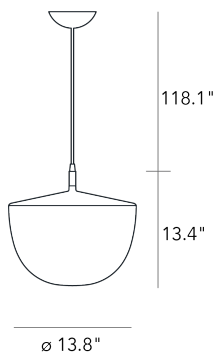

Suspension lamp with indirect and dimmable light. Painted metal frame. Top diffuser made of painted polycarbonate; bottom diffuser made of opaline polycarbonate. Black fabric power cable. Painted polycarbonate ceiling rose. Bulb not included.