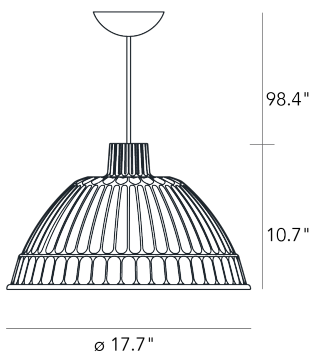

CLOCHE

Historical Archive, 1995

Cloche is the makeover of Pudding, the hanging lamp from the FontanaArte Historic Archive designed in 1995. It comes in a range of soft, contemporary colors. When this latter version is switched on, the light creates a magical effect that enhances the design of the diffuser.

Suspension lamp with direct and dimmable light. Diffuser made of painted plastic polymer. Black power cable. Ceiling rose made of black painted polycarbonate. Bulb not included.

MADE IN

IT

MATERIAL DESCRIPTION