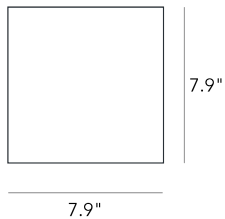

CORRUBEDO

David Chipperfield, 2005

Corrubedo is a wall lamp with a rigorous geometric line that can be installed with the light source pointing upwards or downwards depending on where you want to direct the light. It is available with a white or mirrored front screen.

Wall lamp with indirect and dimmable light. Frame made of glossy painted metal. Satin glass side diffusers. Bulb not included.

MADE IN

IT

MATERIAL DESCRIPTION

metal

DIMMER

Not - dimmable

COLOR DESCRIPTION SKU