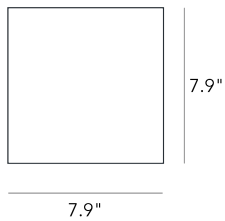

Wall lamp with indirect light not dimmable. Frame made of glossy painted metal. Satin glass side diffusers. Integrated led.

MADE IN

IT

DIMMER

Not - dimmable

CERTIFICATIONS

COLOR

MATERIAL DESCRIPTION