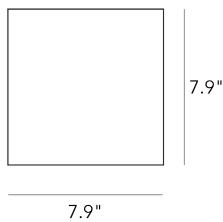

Wall lamp with indirect light not dimmable. Frame made of glossy painted metal. Satin glass side diffusers. Integrated led.

MADE IN

IT

MATERIAL DESCRIPTION

glass, metal

DIMMER

Not - dimmable

COLOR DESCRIPTION SKU