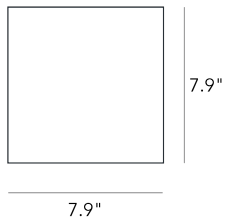

CORRUBEDO

David Chipperfield, 2005

Corrubedo is a wall lamp with a rigorous geometric line that can be installed with the light source pointing upwards or downwards depending on where you want to direct the light. It is available with a white or mirrored front screen.

Wall lamp with indirect light not dimmable. Frame made of glossy painted metal with mirror front screen. Satin glass side diffusers. Integrated led.

MADE IN

IT

MATERIAL DESCRIPTION

glass, metal

DIMMER

Dimmable