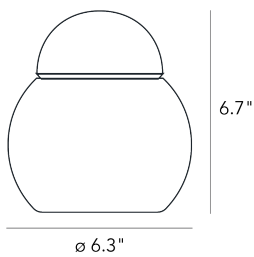

MADE IN

IT

MATERIAL DESCRIPTION

glass

ALIMENTATION CABLE

Black

COLOR DESCRIPTION SKU

white

DIMMER

Not - dimmable

GROUP TENSION

Bulb

COLOR

RECOMMENDED SOURCE

LED/IN/FL 1× max 25W E26

SKU

F502800100BIN1