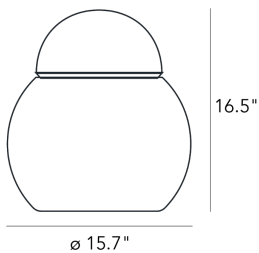

MADE IN

IT

MATERIAL DESCRIPTION

glass

ALIMENTATION CABLE

Black

COLOR DESCRIPTION SKU

white

DIMMER

Not - dimmable

GROUP TENSION

Bulb

COLOR

RECOMMENDED SOURCE

LED/IN/FL 1× max 100W E26

SKU

F502810100BIN1